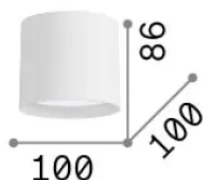

Nettogewicht	0.34 kg
Isolationsklasse	II
Schutzindex	IP20
Einhaltung	CE
Betriebstemperatur	0° ~ +40 °C [DO NOT COVER]
Dimmer	Non-dimmable, On-Off
Leistung	220-240 V AC 50/60 Hz
Energieversorgung	In-built, included Replaceable (by qualified operators only), electronic

Quellinfo

Integrierte Quelle	Integrated LED module
Austauschbare Quelle	Replaceable (by qualified operators only)
Leistung	LED 10 W
Emissionen	Direct
Maximaler Verbrauch	max 10 W
Merkmale LED	LED SMD
CCT LED	3000 K
Dauer LED (t. 25°C)	25000 h
CRI	> 90
SDCM	3
Lichtstrahlfluss	1100 lm
Nützlicher Lichtstrom	600 lm
Photobiologisches Risiko	1