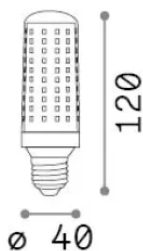

Source info

Power	14 W
Emission	Diffuse
Max consumption	max 14 W
CCT LED	2700 K
Duration LED (t. 25°C)	25000 h
CRI	> 90
SDCM	3
Light beam	-
Useful light flux	1450 lm