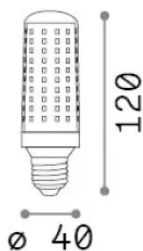

General info

Lampadine e accessori - Lampadine e27

Ean	8021696345864
Item	E27 CILINDRO 14W 4000K CRI90 TRASPARENTE
Installation	-
Warranty	5 years
Gross weight	0.15 kg
Volume	0.000202 m ³

Technical info

Net weight	0.1 kg
Insulation class	-
Compliance	CE
Power output	220-240 V AC 50/60 Hz
Dimmer	Non-dimmable, On-Off
Power supply	Not required

Source info

Power	14 W
Emission	Diffuse
Max consumption	max 14 W
CCT LED	4000 K
Duration LED (t. 25°C)	25000 h
CRI	> 90
SDCM	3
Light beam	-
Useful light flux	1750 lm