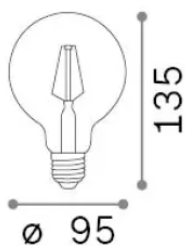

General info

Lampadine e accessori - Lampadine e27

Ean	8021696345840
Item	E27 GLOBO D95 FILAMENT 4W 3000K CRI80 BIANCO
Installation	-
Warranty	5 years
Gross weight	0.11 kg
Volume	0.00155 m ³

Technical info

Net weight	0.06 kg
Insulation class	-
Compliance	CE
Power output	220-240 V AC 50/60 Hz
Dimmer	Non-dimmable, On-Off
Power supply	Not required

Source info

Power	4 W
Emission	Diffuse
Max consumption	max 4 W
CCT LED	3000 K
Duration LED (t. 25°C)	25000 h
CRI	> 80
Light beam	-
Useful light flux	550 lm
Photobiological risk	EXEMPT