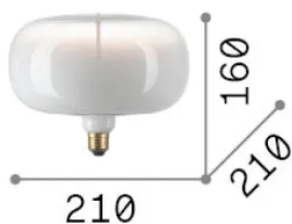

General info

Lampadine e accessori - Lampadine e27

Ean	8021696345833
Item	E27 NIKITA-1 3W 2200K CRI90 FUME'
Installation	-
Warranty	5 years
Gross weight	0.5 kg
Volume	0.009113 m ³

Technical info

Net weight	0.28 kg
Insulation class	-
Compliance	CE
Power output	220-240 V AC 50/60 Hz
Dimmer	Non-dimmable, On-Off
Power supply	Not required

Source info

Power	3 W
Emission	Diffuse
Max consumption	max 3 W
CCT LED	2200 K
Duration LED (t. 25°C)	25000 h
CRI	> 90
Light beam	-
Useful light flux	55 lm