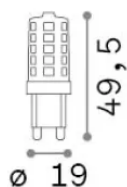

General info

Lampadine e accessori - Lampadine g9

Ean	8021696342887
Item	G9 4.0W 2700K CRI90
Installation	-
Warranty	5 years
Gross weight	0.02 kg
Volume	2.5e-05 m³

Technical info

Net weight	0.02 kg
Insulation class	-
Compliance	CE
Power output	220-240 V AC 50/60 Hz
Dimmer	Non-dimmable, On-Off
Power supply	Not required

Source info

Power	4 W
Emission	Diffuse
Max consumption	max 4 W
CCT LED	2700 K
Duration LED (t. 25°C)	15000 h
CRI	> 90
Light beam	-
Useful light flux	500 lm
Photobiological risk	1