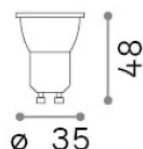

General info

Lampadine e accessori - Lampadine gu10

Ean	8021696339771
Item	GU10 04W 340LM 3000K CRI90
Installation	-
Warranty	5 years
Gross weight	0.09 kg
Volume	0.002304 m³

Technical info

Net weight	0.08 kg
Insulation class	-
Compliance	CE
Power output	220-240 V AC 50/60 Hz
Dimmer	Non-dimmable, On-Off
Power supply	Not required

Source info

Power	4 W
Emission	Direct
Max consumption	max 4 W
CCT LED	3000 K
Duration LED (t. 25°C)	25000 h
CRI	> 90
Light beam	60 °
Useful light flux	280 lm
Photobiological risk	EXEMPT