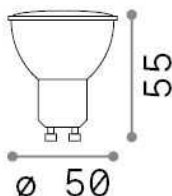

General info

Lampadine e accessori - Lampadine gu10

| | |
|---------------------|----------------------------|
| Ean | 8021696108292 |
| Item | GU10 05W 410Lm 3000K CRI90 |
| Installation | - |
| Guarantee | 5 years |
| Gross weight | 0.08 kg |
| Volume | 0.000138 m ³ |

Technical info

| | |
|-------------------------|-----------------------|
| Net weight | 0.06 kg |
| Insulation class | - |
| Compliance | CE |
| Power output | 220-240 V AC 50/60 Hz |
| Dimmer | NO, On-Off |
| Power supply | Not required |

Source info

| | |
|-------------------------------|------------|
| Power | 5 W |
| Emission | Direct |
| Max consumption | max 4,90 W |
| CCT LED | 3000 K |
| Duration LED (t. 25°C) | 25000 h |
| CRI | > 90 |
| Light beam | 50 ° |
| Useful light flux | 410 lm |
| Photobiological risk | 1 |