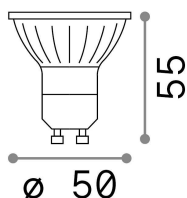

General info

Lampadine e accessori - Lampadine gu10

Ean	8021696253497
Item	GU10 05W 430Lm 4000K CRI90
Installation	-
Guarantee	5 years
Gross weight	0.08 kg
Volume	0.000138 m ³

Technical info

Net weight	0.06 kg
Insulation class	-
Compliance	CE
Power output	220-240 V AC 50/60 Hz
Dimmer	NO, On-Off
Power supply	Not required

Source info

Power	5 W
Emission	Direct
Max consumption	max 4,90 W
CCT LED	4000 K
Duration LED (t. 25°C)	25000 h
CRI	> 90
Light beam	50 °
Useful light flux	430 lm
Photobiological risk	1