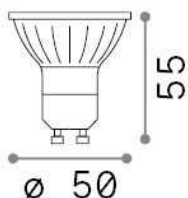

General info

Lampadine e accessori - Lampadine gu10

Ean	8021696266251
Item	GU10 06W 430Lm 3000K CRI90 DIMM
Installation	-
Guarantee	5 years
Gross weight	0.08 kg
Volume	0.000138 m ³

Technical info

Net weight	0.06 kg
Insulation class	-
Compliance	CE
Power output	220-240 V AC 50/60 Hz
Dimmer	1, TRIAC
Power supply	Not required

Source info

Power	6 W
Emission	Direct
Max consumption	max 5,80 W
CCT LED	3000 K
Duration LED (t. 25°C)	25000 h
CRI	> 90
Light beam	47 °
Useful light flux	430 lm
Photobiological risk	1
Standby power	< 0.50 W