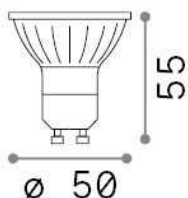

General info

Lampadine e accessori - Lampadine gu10

Ean	8021696285566
Item	GU10 06W 450Lm 4000K CRI90 DIMM
Installation	-
Guarantee	5 years
Gross weight	0.08 kg
Volume	0.000138 m ³

Technical info

Net weight	0.06 kg
Insulation class	-
Compliance	CE
Power output	220-240 V AC 50/60 Hz
Dimmer	1, TRIAC
Power supply	Not required

Source info

Power	6 W
Emission	Direct
Max consumption	max 5,40 W
CCT LED	4000 K
Duration LED (t. 25°C)	25000 h
CRI	> 90
Light beam	47 °
Useful light flux	450 lm
Photobiological risk	1
Standby power	< 0.50 W