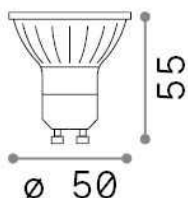

General info

Lampadine e accessori - Lampadine gu10

Ean	8021696288239
Item	GU10 07W 460Lm 3000K CRI90 DIMM
Installation	-
Guarantee	5 years
Gross weight	0.08 kg
Volume	0.000138 m ³

Technical info

Net weight	0.07 kg
Insulation class	-
Compliance	CE
Power output	220-240 V AC 50/60 Hz
Dimmer	1, TRIAC
Power supply	Not required

Source info

Power	7 W
Emission	Direct
Max consumption	max 7,00 W
CCT LED	3000 K
Duration LED (t. 25°C)	25000 h
CRI	> 90
Light beam	50 °
Useful light flux	460 lm
Standby power	< 0.50 W