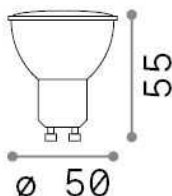

General info

Lampadine e accessori - Lampadine gu10

Ean	8021696224367
Item	GU10 07W 540Lm 4000K CRI90
Installation	-
Guarantee	5 years
Gross weight	0.08 kg
Volume	0.000138 m ³

Technical info

Net weight	0.07 kg
Insulation class	-
Compliance	CE
Power output	220-240 V AC 50/60 Hz
Dimmer	NO, On-Off
Power supply	Not required

Source info

Power	7 W
Emission	Direct
Max consumption	max 7,00 W
CCT LED	4000 K
Duration LED (t. 25°C)	25000 h
CRI	> 90
Light beam	50 °
Useful light flux	540 lm