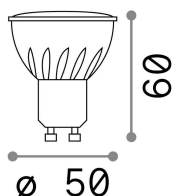

General info

Lampadine e accessori - Lampadine gu10

Non-dimmable light bulb with integrated LED sources and direct light emission

| | |
|---------------------|-------------------------|
| Ean | 8021696101378 |
| Item | GU10 07W 560Lm 3000K |
| Installation | Light bulb |
| Guarantee | 5 years |
| Gross weight | 0.04 kg |
| Volume | 0.000163 m ³ |

Technical info

| | |
|-------------------------|-----------------------|
| Net weight | 0.04 kg |
| Insulation class | - |
| Compliance | CE |
| Power output | 220-240 V AC 50/60 Hz |
| Dimmer | NO, On-Off |
| Power supply | Not required |

Source info

| | |
|-------------------------------|----------|
| Power | 7 W |
| Emission | Direct |
| Max consumption | max 7 W |
| CCT LED | 3000 K |
| Duration LED (t. 25°C) | 25000 h |
| CRI | > 90 |
| Light beam | 108 ° |
| Useful light flux | 620 lm |
| Photobiological risk | EXEMPT |
| Standby power | < 0.50 W |