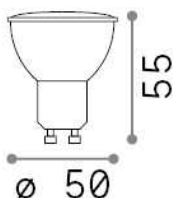

General info

Lampadine e accessori - Lampadine gu10

Ean	8021696307626
Item	GU10 07W 600Lm 2700K CRI95
Installation	-
Guarantee	5 years
Gross weight	0.04 kg
Volume	0.000138 m ³

Technical info

Net weight	0.03 kg
Insulation class	-
Compliance	CE
Power output	220-240 V AC 50/60 Hz
Dimmer	NO, On-Off
Power supply	Not required

Source info

Power	7 W
Emission	Direct
Max consumption	max 7,00 W
CCT LED	2700 K
Duration LED (t. 25°C)	25000 h
CRI	> 95
Light beam	108 °
Useful light flux	600 lm