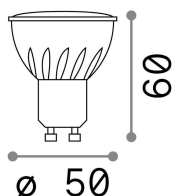

General info

Lampadine e accessori - Lampadine gu10

Ean	8021696117652
Item	GU10 07W 650Lm 4000K CRI90
Installation	-
Guarantee	5 years
Gross weight	0.07 kg
Volume	0.000163 m ³

Technical info

Net weight	0.06 kg
Insulation class	-
Compliance	CE
Power output	220-240 V AC 50/60 Hz
Dimmer	NO, On-Off
Power supply	Not required

Source info

Power	7 W
Emission	Direct
Max consumption	max 7,00 W
CCT LED	4000 K
Duration LED (t. 25°C)	25000 h
CRI	> 90
Light beam	108 °
Useful light flux	650 lm
Photobiological risk	EXEMPT