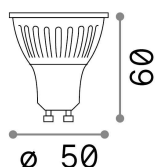

General info

Lampadine e accessori - Lampadine gu10

Ean	8021696189062
Item	GU10 08W 580Lm 3000K CRI90
Installation	-
Guarantee	5 years
Gross weight	0.07 kg
Volume	0.00015 m ³

Technical info

Net weight	0.06 kg
Insulation class	-
Compliance	CE
Power output	220-240 V AC 50/60 Hz
Dimmer	NO, On-Off
Power supply	Not required

Source info

Power	8 W
Emission	Direct
Max consumption	max 8,00 W
CCT LED	3000 K
Duration LED (t. 25°C)	25000 h
CRI	> 90
Light beam	50 °
Useful light flux	580 lm
Photobiological risk	1