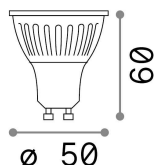

General info

Lampadine e accessori - Lampadine gu10

Ean	8021696270975
Item	GU10 08W 620Lm 4000K CRI90
Installation	-
Guarantee	5 years
Gross weight	0.07 kg
Volume	0.00015 m ³

Technical info

Net weight	0.06 kg
Insulation class	-
Compliance	CE
Power output	220-240 V AC 50/60 Hz
Dimmer	NO, On-Off
Power supply	Not required

Source info

Power	8 W
Emission	Direct
Max consumption	max 7,60 W
CCT LED	4000 K
Duration LED (t. 25°C)	25000 h
CRI	> 90
Light beam	50 °
Useful light flux	620 lm
Photobiological risk	1