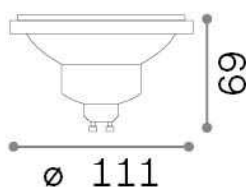

General info

Lampadine e accessori - Lampadine gu10

Ean	8021696288543
Item	GU10 10W 800Lm 3000K CRI80 DIMM
Installation	-
Guarantee	5 years
Gross weight	0.11 kg
Volume	0.002188 m ³

Technical info

Net weight	0.09 kg
Insulation class	-
Compliance	CE
Power output	220-240 V AC 50 Hz
Dimmer	1, TRIAC
Power supply	Not required

Source info

Power	10 W
Emission	Direct
Max consumption	max 10,00 W
CCT LED	3000 K
Duration LED (t. 25°C)	15000 h
CRI	> 80
Light beam	24 °
Useful light flux	800 lm
Photobiological risk	2
Standby power	< 0.50 W