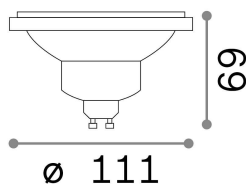

Source info

Power	10 W
Emission	Direct
Max consumption	max 10,00 W
CCT LED	3000 K
Duration LED (t. 25°C)	15000 h
CRI	> 80
Light beam	20 °
Useful light flux	800 lm
Photobiological risk	1