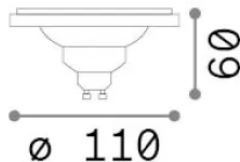

General info

Lampadine e accessori - Lampadine gu10

Ean	8021696326290
Item	GU10 12W 0790lm 3000K CRI90 DIMM
Installation	-
Warranty	5 years
Gross weight	0.1 kg
Volume	0.000908 m ³

Technical info

Net weight	0.08 kg
Insulation class	-
Compliance	CE
Power output	220-240 V AC 50/60 Hz
Dimmer	1, TRIAC
Power supply	Not required

Source info

Power	12 W
Emission	Direct
Max consumption	max 12 W
CCT LED	3000 K
Duration LED (t. 25°C)	25000 h
CRI	> 90
Light beam	22 °
Useful light flux	790 lm
Photobiological risk	EXEMPT
Standby power	< 0.50 W