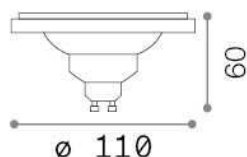

General info

Lampadine e accessori - Lampadine gu10

Ean	8021696266305
Item	GU10 12W 0900lm 3000K CRI80 DIMM
Installation	-
Guarantee	5 years
Gross weight	0.1 kg
Volume	0.000908 m ³

Technical info

Net weight	0.08 kg
Insulation class	-
Compliance	CE
Power output	220-240 V AC 50/60 Hz
Dimmer	1, TRIAC
Power supply	Not required

Source info

Power	12 W
Emission	Direct
Max consumption	max 12,00 W
CCT LED	3000 K
Duration LED (t. 25°C)	25000 h
CRI	> 90
Light beam	22 °
Useful light flux	750 lm
Standby power	< 0.50 W