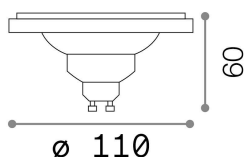

## Source info

<b>Power</b>	12 W
<b>Emission</b>	Direct
<b>Max consumption</b>	max 11,60 W
<b>CCT LED</b>	3000 K
<b>Duration LED (t. 25°C)</b>	25000 h
<b>CRI</b>	> 80
<b>Light beam</b>	23 °
<b>Useful light flux</b>	960 lm