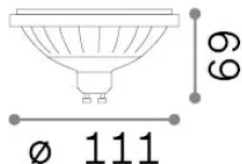

General info

Lampadine e accessori - Lampadine gu10

Ean	8021696327075
Item	GU10 12W 1000 lm 3000K CRI90 DIMM
Installation	-
Warranty	5 years
Gross weight	0.16 kg
Volume	0.001008 m ³

Technical info

Net weight	0.15 kg
Insulation class	-
Compliance	CE
Power output	220-240 V AC 50/60 Hz
Dimmer	1, TRIAC
Power supply	Not required

Source info

Power	12 W
Emission	Direct
Max consumption	max 12 W
CCT LED	3000 K
Duration LED (t. 25°C)	25000 h
CRI	> 90
Light beam	40 °
Useful light flux	1000 lm
Photobiological risk	EXEMPT
Standby power	< 0.50 W