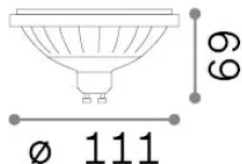

General info

Lampadine e accessori - Lampadine gu10

| | |
|---------------------|------------------------------|
| Ean | 8021696327044 |
| Item | GU10 12W 1120 lm 3000K CRI90 |
| Installation | - |
| Warranty | 5 years |
| Gross weight | 0.11 kg |
| Volume | 0.002188 m ³ |

Source info

| | |
|-------------------------------|----------|
| Power | 12 W |
| Emission | Direct |
| Max consumption | max 12 W |
| CCT LED | 3000 K |
| Duration LED (t. 25°C) | 25000 h |
| CRI | > 90 |
| Light beam | 40 ° |
| Useful light flux | 1050 lm |
| Photobiological risk | EXEMPT |