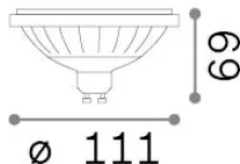

General info

Lampadine e accessori - Lampadine gu10

Ean	8021696327068
Item	GU10 12W 1120 lm 4000K CRI90
Installation	-
Warranty	5 years
Gross weight	0.11 kg
Volume	0.002188 m ³

Technical info

Net weight	0.09 kg
Insulation class	-
Compliance	CE
Power output	220-240 V AC 50/60 Hz
Dimmer	Non-dimmable, On-Off
Power supply	Not required

Source info

Power	12 W
Emission	Direct
Max consumption	max 12 W
CCT LED	4000 K
Duration LED (t. 25°C)	25000 h
CRI	> 90
Light beam	40 °
Useful light flux	1120 lm
Photobiological risk	EXEMPT