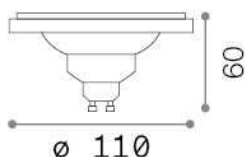

General info

Lampadine e accessori - Lampadine gu10

Ean	8021696285573
Item	GU10 12W 1190Lm 4000K CRI80
Installation	-
Guarantee	5 years
Gross weight	0.09 kg
Volume	0.000908 m ³

Technical info

Net weight	0.08 kg
Insulation class	-
Compliance	CE
Power output	220-240 V AC 50/60 Hz
Dimmer	NO, On-Off
Power supply	Not required

Source info

Power	12 W
Emission	Direct
Max consumption	max 11,50 W
CCT LED	4000 K
Duration LED (t. 25°C)	25000 h
CRI	> 80
Light beam	23 °
Useful light flux	1190 lm