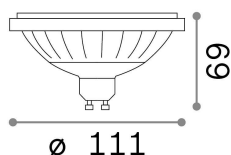

General info

Lampadine e accessori - Lampadine gu10

Ean	8021696253466
Item	GU10 12W 1240Lm 4000K CRI80
Installation	-
Guarantee	5 years
Gross weight	0.11 kg
Volume	0.002188 m ³

Technical info

Net weight	0.09 kg
Insulation class	-
Compliance	CE
Power output	220-240 V AC 50 Hz
Dimmer	NO, On-Off
Power supply	Not required

Source info

Power	12 W
Emission	Direct
Max consumption	max 11,60 W
CCT LED	4000 K
Duration LED (t. 25°C)	25000 h
CRI	> 80
Light beam	46 °
Useful light flux	1240 lm