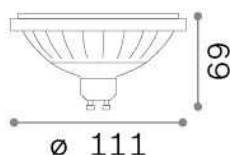

General info

Lampadine e accessori - Lampadine gu10

Ean	8021696266299
Item	GU10 13W 1300Lm 3000K CRI80 DIMM
Installation	-
Guarantee	5 years
Gross weight	0.16 kg
Volume	0.001008 m ³

Technical info

Net weight	0.15 kg
Insulation class	-
Compliance	CE
Power output	220-240 V AC 50/60 Hz
Dimmer	1, TRIAC
Power supply	Not required

Source info

Power	13 W
Emission	Direct
Max consumption	max 12,80 W
CCT LED	3000 K
Duration LED (t. 25°C)	25000 h
CRI	> 80
Light beam	46 °
Useful light flux	1300 lm
Standby power	< 0.50 W