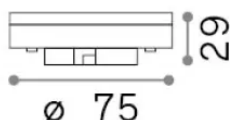

General info

Lampadine e accessori - Lampadine gx53

Ean	8021696342900
Item	GX53 9W 2700K CRI90
Installation	-
Warranty	5 years
Gross weight	0.03 kg
Volume	0.000143 m ³

Technical info

Net weight	0.03 kg
Insulation class	-
Compliance	CE
Power output	220-240 V AC 50/60 Hz
Dimmer	Non-dimmable, On-Off
Power supply	Not required

Source info

Power	9 W
Emission	Direct
Max consumption	max 9 W
CCT LED	2700 K
Duration LED (t. 25°C)	25000 h
CRI	> 90
Light beam	110 °
Useful light flux	800 lm
Photobiological risk	EXEMPT