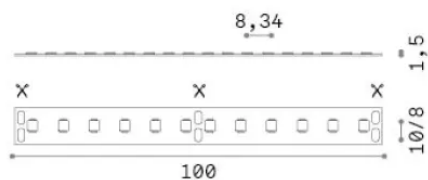

General info

Lampadine e accessori - Strip led

Ean	8021696346403
Item	STRIP LED 120 SMD 10W/M 4000K CRI90 IP20
Installation	-
Warranty	5 years
Gross weight	0.11 kg
Volume	0.000512 m ³

Technical info

Net weight	0.1 kg
Insulation class	3
Compliance	CE
Power output	24 V DC
Dimmer	1, Phase-cut
Power supply	Required, remoted, not included
Protection index	20
Lunghezza fornita	L 5000 x H 1 x P 8 mm
Accessories not included	Remote driver

Source info

Power	50 W
Emission	Direct
Max consupation	max (1 m) 10 W
CCT LED	4000 K
Duration LED (t. 25°C)	50000 h
CRI	> 90
SDCM	3
Light beam	120 °
Useful light flux	(1 m) 1040 lm
Photobiological risk	1