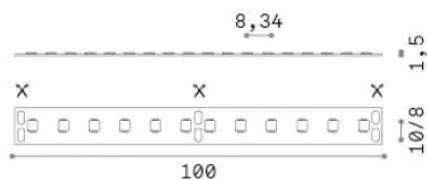

General info

Lampadine e accessori - Strip led

Ean	8021696346410
Item	STRIP LED 120 SMD 10W/M 4000K CRI90 IP65
Installation	-
Warranty	5 years
Gross weight	0.23 kg
Volume	0.000632 m ³

Technical info

Net weight	0.18 kg
Insulation class	3
Compliance	CE
Power output	24 V DC
Dimmer	1, Phase-cut
Power supply	Required, remoted, not included
Protection index	65
Lunghezza fornita	L 5000 x H 1 x P 8 mm
Accessories not included	Remote driver

Source info

Power	50 W
Emission	Direct
Max consumption	max (1 m) 10 W
CCT LED	4000 K
Duration LED (t. 25°C)	50000 h
CRI	> 90
SDCM	3
Light beam	120 °
Useful light flux	(1 m) 960 lm
Photobiological risk	1