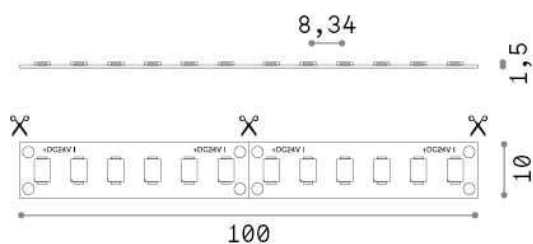

General info

Lampadine e accessori - Strip led

Ean	8021696272474
Item	STRIP LED 15W/MT 4000K CRI90 IP20
Installation	-
Garantee	5 years
Gross weight	0.19 kg
Volume	0.000326 m ³

Technical info

Net weight	0.11 kg
Insulation class	3
Compliance	CE
Power output	24 V DC
Dimmer	1, Phase-cut
Power supply	Required, remoted, not included
Protection index	20
Operating temperature	0° ~ +40 °C
Lunghezza fornita	L 5000 x H 1 x P 10 mm
Segmento di taglio	50 cm
Accessories not included	Remote driver

Source info

Power	75 W
Emission	Direct
Max consumption	max (1 m) 15 W
CCT LED	4000 K
Duration LED (t. 25°C)	35000 h
CRI	> 90
SDCM	3
Light beam	120 °
Useful light flux	(1 m) 1600 lm