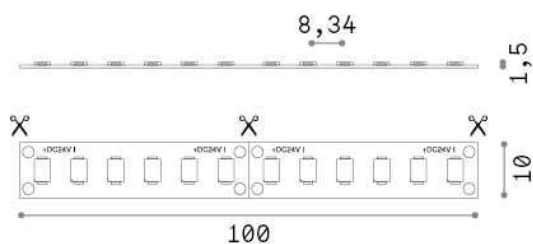

General info

Lampadine e accessori - Strip led

Ean	8021696287959
Item	STRIP LED 15W/MT 4000K CRI90 IP65
Installation	-
Garantee	5 years
Gross weight	0.2 kg
Volume	0.00097 m ³

Technical info

Net weight	0.12 kg
Insulation class	3
Compliance	CE
Power output	24 V DC
Dimmer	1, Phase-cut
Power supply	Required, remoted, not included
Protection index	65
Operating temperature	-15° ~ +45 °C
Lunghezza fornita	L 5000 x H 1 x P 10 mm
Segmento di taglio	50 cm
Accessories not included	Remote driver

Source info

Power	75 W
Emission	Direct
Max consumption	max (1 m) 15 W
CCT LED	4000 K
Duration LED (t. 25°C)	35000 h
CRI	> 90
SDCM	3
Light beam	120 °
Useful light flux	(1 m) 1480 lm