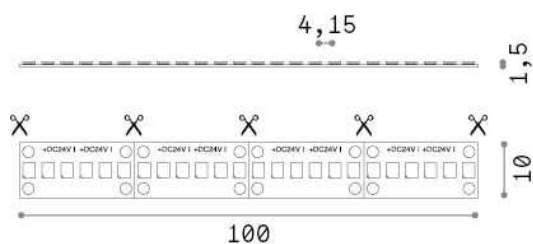

General info

Lampadine e accessori - Strip led

Ean	8021696272535
Item	STRIP LED 20W/MT 2700K CRI90 IP20
Installation	-
Guarantee	5 years
Gross weight	0.2 kg
Volume	0.000326 m ³

Technical info

Net weight	0.12 kg
Insulation class	3
Compliance	CE
Power output	24 V DC
Dimmer	1, Phase-cut
Power supply	Required, remoted, not included
Protection index	20
Operating temperature	0° ~ +40 °C
Lunghezza fornita	L 5000 x H 1 x P 10 mm
Segmento di taglio	50 cm
Accessories not included	Remote driver

Source info

Power	102 W
Emission	Direct
Max consumption	max (1 m) 20.5 W
CCT LED	2700 K
Duration LED (t. 25°C)	35000 h
CRI	> 90
SDCM	3
Light beam	120 °
Useful light flux	(1 m) 2000 lm