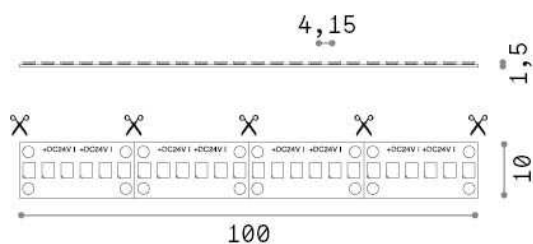

## Lampadine e accessori - Strip led

<b>Ean</b>	8021696272528
<b>Item</b>	STRIP LED 20W/MT 3000K CRI90 IP20
<b>Installation</b>	-
<b>Guarantee</b>	5 years
<b>Gross weight</b>	0.2 kg
<b>Volume</b>	0.000326 m <sup>3</sup>

## Technical info

<b>Net weight</b>	0.12 kg
<b>Insulation class</b>	3
<b>Compliance</b>	CE
<b>Power output</b>	24 V DC
<b>Dimmer</b>	1, Phase-cut
<b>Power supply</b>	Required, remoted, not included
<b>Protection index</b>	20
<b>Operating temperature</b>	0° ~ +40 °C
<b>Lunghezza fornita</b>	L 5000 x H 1 x P 10 mm
<b>Segmento di taglio</b>	50 cm
<b>Accessories not included</b>	Remote driver

## Source info

<b>Power</b>	102 W
<b>Emission</b>	Direct
<b>Max consumption</b>	max (1 m) 20.5 W
<b>CCT LED</b>	3000 K
<b>Duration LED (t. 25°C)</b>	35000 h
<b>CRI</b>	> 90
<b>SDCM</b>	3
<b>Light beam</b>	120 °
<b>Useful light flux</b>	(1 m) 2050 lm