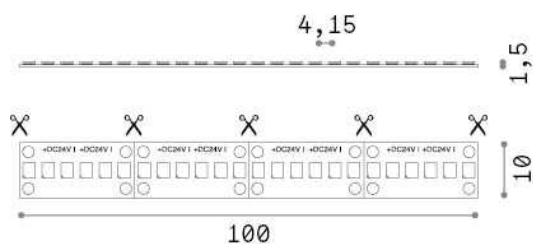

General info

Lampadine e accessori - Strip led

Ean	8021696272542
Item	STRIP LED 20W/MT 3000K CRI90 IP65
Installation	-
Guarantee	5 years
Gross weight	0.21 kg
Volume	0.00097 m ³

Technical info

Net weight	0.13 kg
Insulation class	3
Compliance	CE
Power output	24 V DC
Dimmer	1, Phase-cut
Power supply	Required, remoted, not included
Protection index	65
Operating temperature	-15° ~ +45 °C
Lunghezza fornita	L 5000 x H 1 x P 10 mm
Segmento di taglio	50 cm
Accessories not included	Remote driver

Source info

Power	102 W
Emission	Direct
Max consumption	max (1 m) 20.5 W
CCT LED	3000 K
Duration LED (t. 25°C)	35000 h
CRI	> 90
SDCM	3
Light beam	120 °
Useful light flux	(1 m) 2000 lm