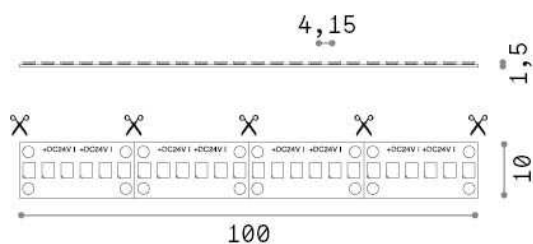

General info

Lampadine e accessori - Strip led

Ean	8021696272511
Item	STRIP LED 20W/MT 4000K CRI90 IP20
Installation	-
Guarantee	5 years
Gross weight	0.2 kg
Volume	0.000326 m ³

Technical info

Net weight	0.12 kg
Insulation class	3
Compliance	CE
Power output	24 V DC
Dimmer	1, Phase-cut
Power supply	Required, remoted, not included
Protection index	20
Operating temperature	0° ~ +40 °C
Lunghezza fornita	L 5000 x H 1 x P 10 mm
Segmento di taglio	50 cm
Accessories not included	Remote driver

Source info

Power	102 W
Emission	Direct
Max consumption	max (1 m) 20.5 W
CCT LED	4000 K
Duration LED (t. 25°C)	35000 h
CRI	> 90
SDCM	3
Light beam	120 °
Useful light flux	(1 m) 2100 lm