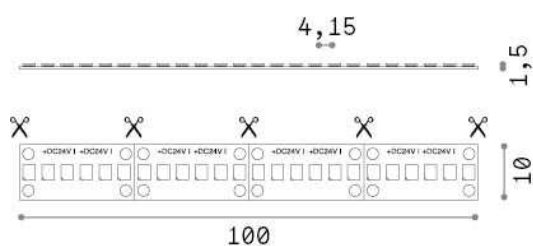

## Lampadine e accessori - Strip led

<b>Ean</b>	8021696287966
<b>Item</b>	STRIP LED 20W/MT 4000K CRI90 IP65
<b>Installation</b>	-
<b>Guarantee</b>	5 years
<b>Gross weight</b>	0.21 kg
<b>Volume</b>	0.00097 m <sup>3</sup>

## Technical info

<b>Net weight</b>	0.13 kg
<b>Insulation class</b>	3
<b>Compliance</b>	CE
<b>Power output</b>	24 V DC
<b>Dimmer</b>	1, Phase-cut
<b>Power supply</b>	Required, remoted, not included
<b>Protection index</b>	65
<b>Operating temperature</b>	-15° ~ +45 °C
<b>Lunghezza fornita</b>	L 5000 x H 1 x P 10 mm
<b>Segmento di taglio</b>	50 cm
<b>Accessories not included</b>	Remote driver

## Source info

<b>Power</b>	102 W
<b>Emission</b>	Direct
<b>Max consumption</b>	max (1 m) 20.5 W
<b>CCT LED</b>	4000 K
<b>Duration LED (t. 25°C)</b>	35000 h
<b>CRI</b>	> 90
<b>SDCM</b>	3
<b>Light beam</b>	120 °
<b>Useful light flux</b>	(1 m) 2020 lm