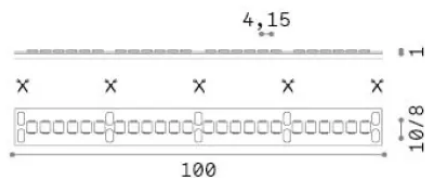

General info

Lampadine e accessori - Strip led

Ean	8021696346427
Item	STRIP LED 240 SMD 10W/M 2700K CRI90 IP20
Installation	-
Warranty	5 years
Gross weight	0.11 kg
Volume	0.000365 m ³

Technical info

Net weight	0.08 kg
Insulation class	3
Compliance	CE
Power output	24 V DC
Dimmer	1, Phase-cut
Power supply	Required, remoted, not included
Protection index	20
Lunghezza fornita	L 5000 x H 1 x P 8 mm
Accessories not included	Remote driver

Source info

Power	50 W
Emission	Direct
Max consupation	max (1 m) 10 W
CCT LED	2700 K
Duration LED (t. 25°C)	50000 h
CRI	> 90
SDCM	3
Light beam	120 °
Useful light flux	(1 m) 960 lm
Photobiological risk	1