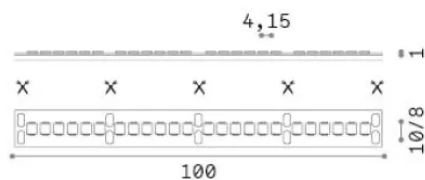

General info

Lampadine e accessori - Strip led

Ean	8021696346458
Item	STRIP LED 240 SMD 10W/M 4000K CRI90 IP20
Installation	-
Warranty	5 years
Gross weight	0.11 kg
Volume	0.000365 m ³

Technical info

Net weight	0.08 kg
Insulation class	3
Compliance	CE
Power output	24 V DC
Dimmer	1, Phase-cut
Power supply	Required, remoted, not included
Protection index	20
Lunghezza fornita	L 5000 x H 1 x P 8 mm
Accessories not included	Remote driver

Source info

Power	50 W
Emission	Direct
Max consumption	max (1 m) 10 W
CCT LED	4000 K
Duration LED (t. 25°C)	50000 h
CRI	> 90
SDCM	3
Light beam	120 °
Useful light flux	(1 m) 1020 lm
Photobiological risk	1