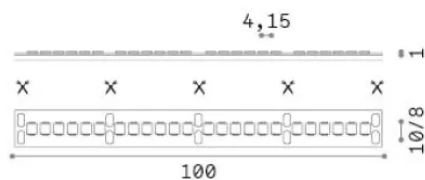

General info

Lampadine e accessori - Strip led

Ean	8021696346465
Item	STRIP LED 240 SMD 10W/M 4000K CRI90 IP65
Installation	-
Warranty	5 years
Gross weight	0.23 kg
Volume	0.000632 m ³

Technical info

Net weight	0.18 kg
Insulation class	3
Compliance	CE
Power output	24 V DC
Dimmer	1, Phase-cut
Power supply	Required, remoted, not included
Protection index	65
Lunghezza fornita	L 5000 x H 1 x P 8 mm
Accessories not included	Remote driver

Source info

Power	50 W
Emission	Direct
Max consumption	max (1 m) 10 W
CCT LED	4000 K
Duration LED (t. 25°C)	50000 h
CRI	> 90
SDCM	3
Light beam	120 °
Useful light flux	(1 m) 960 lm
Photobiological risk	1