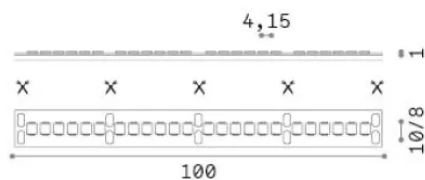

General info

Lampadine e accessori - Strip led

Ean	8021696346519
Item	STRIP LED 240 SMD 15W/M 4000K CRI90 IP65
Installation	-
Warranty	5 years
Gross weight	0.23 kg
Volume	0.000632 m ³

Technical info

Net weight	0.18 kg
Insulation class	3
Compliance	CE
Power output	24 V DC
Dimmer	1, Phase-cut
Power supply	Required, remoted, not included
Protection index	20
Lunghezza fornita	L 5000 x H 1 x P 5 mm
Accessories not included	Remote driver

Source info

Power	75 W
Emission	Direct
Max consumption	max (1 m) 15 W
CCT LED	4000 K
Duration LED (t. 25°C)	50000 h
CRI	> 90
SDCM	3
Light beam	120 °
Useful light flux	(1 m) 1680 lm
Photobiological risk	1