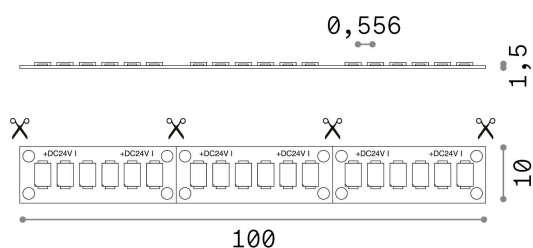

General info

Lampadine e accessori - Strip led

Ean	8021696253893
Item	STRIP LED 40W/MT 4000K CRI90 IP20
Installation	-
Garantee	5 years
Gross weight	0.15 kg
Volume	0.000756 m ³

Technical info

Net weight	0.09 kg
Insulation class	3
Compliance	CE
Power output	24 V DC
Dimmer	1, Phase-cut
Power supply	Required, remoted, not included
Protection index	20
Operating temperature	0° ~ +40 °C
Lunghezza fornita	L 3000 x H 1 x P 10 mm
Segmento di taglio	33 cm
Accessories not included	Remote driver

Source info

Power	120 W
Emission	Direct
Max consupction	max (1 m) 40 W
CCT LED	4000 K
Duration LED (t. 25°C)	50000 h
CRI	> 90
SDCM	3
Light beam	120 °
Useful light flux	(1 m) 3730 lm