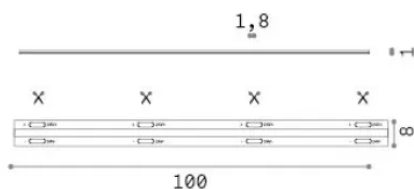

General info

Lampadine e accessori - Strip led

Ean	8021696325934
Item	STRIP LED COB 08W/M 2700K CRI90 IP20
Installation	-
Warranty	5 years
Gross weight	0.1 kg
Volume	0.000365 m ³

Technical info

Net weight	0.07 kg
Insulation class	3
Compliance	CE
Power output	24 V DC
Dimmer	1, Phase-cut
Power supply	Required, remoted, not included
Protection index	20
Lunghezza fornita	L 5000 x H 1 mm
Accessories not included	Remote driver

Source info

Power	40 W
Emission	Direct
Max consupcion	max (1 m) 8 W
CCT LED	2700 K
Duration LED (t. 25°C)	50000 h
CRI	> 90
SDCM	3
Light beam	120 °
Useful light flux	(1 m) 720 lm
Photobiological risk	1