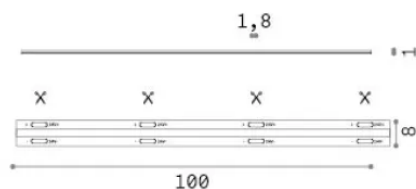

General info

Lampadine e accessori - Strip led

Ean	8021696325958
Item	STRIP LED COB 08W/M 3000K CRI90 IP20
Installation	-
Warranty	5 years
Gross weight	0.1 kg
Volume	0.000365 m ³

Technical info

Net weight	0.07 kg
Insulation class	3
Compliance	CE
Power output	24 V DC
Dimmer	1, Phase-cut
Power supply	Required, remoted, not included
Protection index	20
Lunghezza fornita	L 5000 x H 1 mm
Accessories not included	Remote driver

Source info

Power	40 W
Emission	Direct
Max consupcion	max (1 m) 8 W
CCT LED	3000 K
Duration LED (t. 25°C)	50000 h
CRI	> 90
SDCM	3
Light beam	120 °
Useful light flux	(1 m) 740 lm
Photobiological risk	1