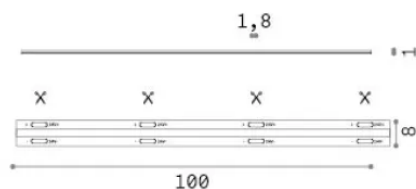

## Technical info

<b>Net weight</b>	0.07 kg
<b>Insulation class</b>	3
<b>Compliance</b>	CE
<b>Power output</b>	24 V DC
<b>Dimmer</b>	1, Phase-cut
<b>Power supply</b>	Required, remoted, not included
<b>Protection index</b>	20
<b>Lunghezza fornita</b>	L 5000 x H 1 mm
<b>Accessories not included</b>	Remote driver

## Source info

<b>Power</b>	40 W
<b>Emission</b>	Direct
<b>Max consupcion</b>	max (1 m) 8 W
<b>CCT LED</b>	4000 K
<b>Duration LED (t. 25°C)</b>	50000 h
<b>CRI</b>	> 90
<b>SDCM</b>	3
<b>Light beam</b>	120 °
<b>Useful light flux</b>	(1 m) 760 lm
<b>Photobiological risk</b>	1