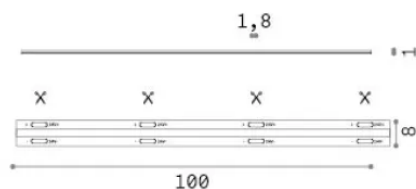

General info

Lampadine e accessori - Strip led

Ean	8021696325941
Item	STRIP LED COB 15W/M 2700K CRI90 IP20
Installation	-
Warranty	5 years
Gross weight	0.1 kg
Volume	0.000365 m ³

Technical info

Net weight	0.07 kg
Insulation class	3
Compliance	CE
Power output	24 V DC
Dimmer	1, Phase-cut
Power supply	Required, remoted, not included
Protection index	20
Lunghezza fornita	L 5000 x H 1 mm
Accessories not included	Remote driver

Source info

Power	75 W
Emission	Direct
Max consupcion	max (1 m) 15 W
CCT LED	2700 K
Duration LED (t. 25°C)	50000 h
CRI	> 90
SDCM	3
Light beam	120 °
Useful light flux	(1 m) 1620 lm
Photobiological risk	1