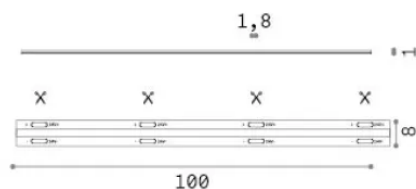

General info

Lampadine e accessori - Strip led

| | |
|---------------------|--------------------------------------|
| Ean | 8021696325989 |
| Item | STRIP LED COB 15W/M 4000K CRI90 IP20 |
| Installation | - |
| Warranty | 5 years |
| Gross weight | 0.1 kg |
| Volume | 0.000365 m ³ |

Technical info

| | |
|---------------------------------|---------------------------------|
| Net weight | 0.07 kg |
| Insulation class | 3 |
| Compliance | CE |
| Power output | 24 V DC |
| Dimmer | 1, Phase-cut |
| Power supply | Required, remoted, not included |
| Protection index | 20 |
| Lunghezza fornita | L 5000 x H 1 mm |
| Accessories not included | Remote driver |

Source info

| | |
|-------------------------------|----------------|
| Power | 75 W |
| Emission | Direct |
| Max consupcion | max (1 m) 15 W |
| CCT LED | 4000 K |
| Duration LED (t. 25°C) | 50000 h |
| CRI | > 90 |
| SDCM | 3 |
| Light beam | 120 ° |
| Useful light flux | (1 m) 1690 lm |
| Photobiological risk | 1 |