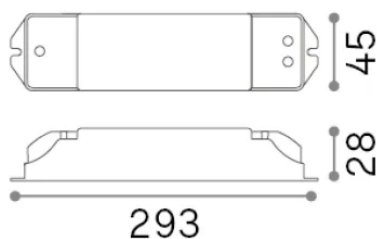

General info

Lampadine e accessori - Driver

Ean	8021696244556
Item	STRIP LED DRIVER 1-10V/PUSH 036W 24Vdc
Installation	-
Warranty	5 years
Gross weight	0.17 kg
Volume	0.000258 m ³

Technical info

Net weight	0.16 kg
Insulation class	II
Protection index	IP20
Compliance	-
Dimmer	1
Power output	100-240 V AC
Output Power output	